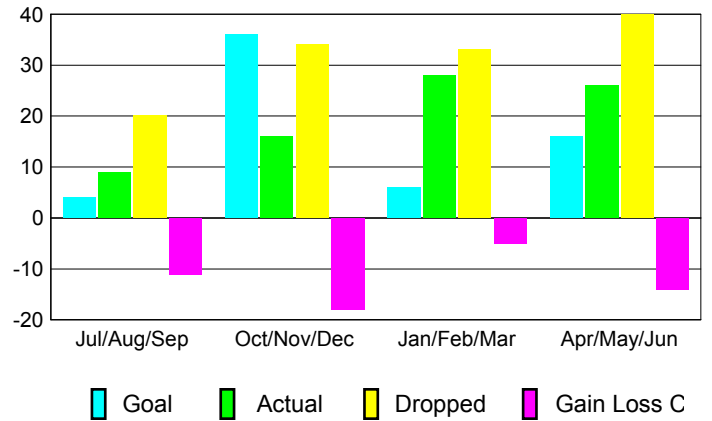

Club Results 2012-2013

Goal, New, Dropped, Gain/Loss

YTD Status Quo Clubs 2012-2013

Status Quo Clubs Compared to Status Quo Members

Club Gain/Loss 2012-2013

MEMBERSHIP

Month	Net Memb Goal	Actual New Memb	Actual Dropped Memb	Gain/Loss of Memb
2012-2013				
Jul/Aug/Sep	4	9	20	-11
Oct/Nov/Dec	36	16	34	-18
Jan/Feb/Mar	6	28	33	-5
Apr/May/June	16	26	40	-14
Totals	62	79	127	-48

Membership Results 2012-2013

Goal, New, Dropped, Gain/Loss

Gender Comparison 2012-2013

Membership Gain/Loss 2012-2013